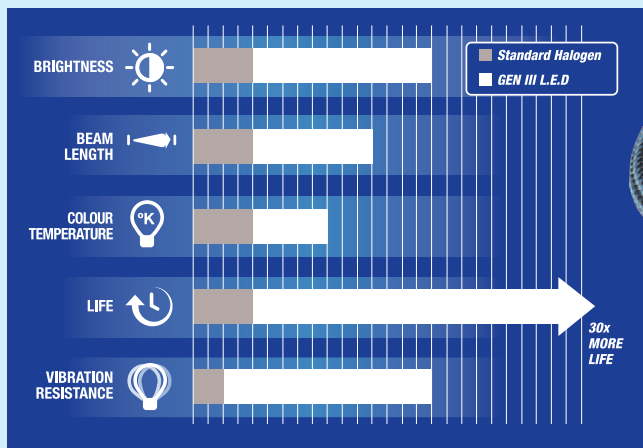

### FEATURES

- Up to 300% brighter than halogen globes\*
- 6000Lm per kit at 5700°K for ideal visibility
- Adjustable LED orientation ensures precise beam control
- More distance – 60 meter longer beam (low beam)
- More reliable – 30x more life than halogen

\*More light compared to a standard globe

[www.narva.com.au](http://www.narva.com.au) [www.narva.co.nz](http://www.narva.co.nz)

## Performance Characteristics

- 300% more light on the road with a 60 metre longer beam when compared to a standard halogen globe.
- Up to 30x more life than a standard halogen globe making L.E.D a 'fit and forget' option for any suitable vehicle.
- No filament or moving parts make these globes ideal for rough terrain. Shock and vibration resistant to international standards (IEC 60068-2-64).