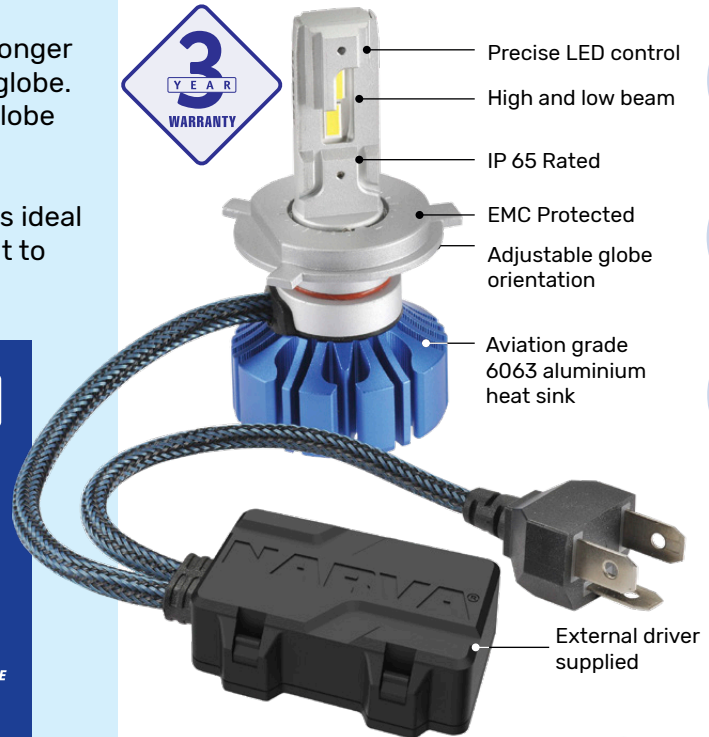

## GEN III LED Performance Globes

NOT ADR APPROVED, FOR OFF ROAD USE ONLY

### FEATURES

- Up to 300% brighter than halogen globes\*
- 6000Lm per kit at 5700°K for ideal visibility
- Adjustable LED orientation ensures precise beam control
- More distance – 60 meter longer beam (low beam)
- More reliable – 30x more life than halogen

## Performance Characteristics

- 300% more light on the road with a 60 metre longer beam when compared to a standard halogen globe.
- Up to 30x more life than a standard halogen globe making L.E.D a 'fit and forget' option for any suitable vehicle.
- No filament or moving parts make these globes ideal for rough terrain. Shock and vibration resistant to international standards (IEC 60068-2-64).